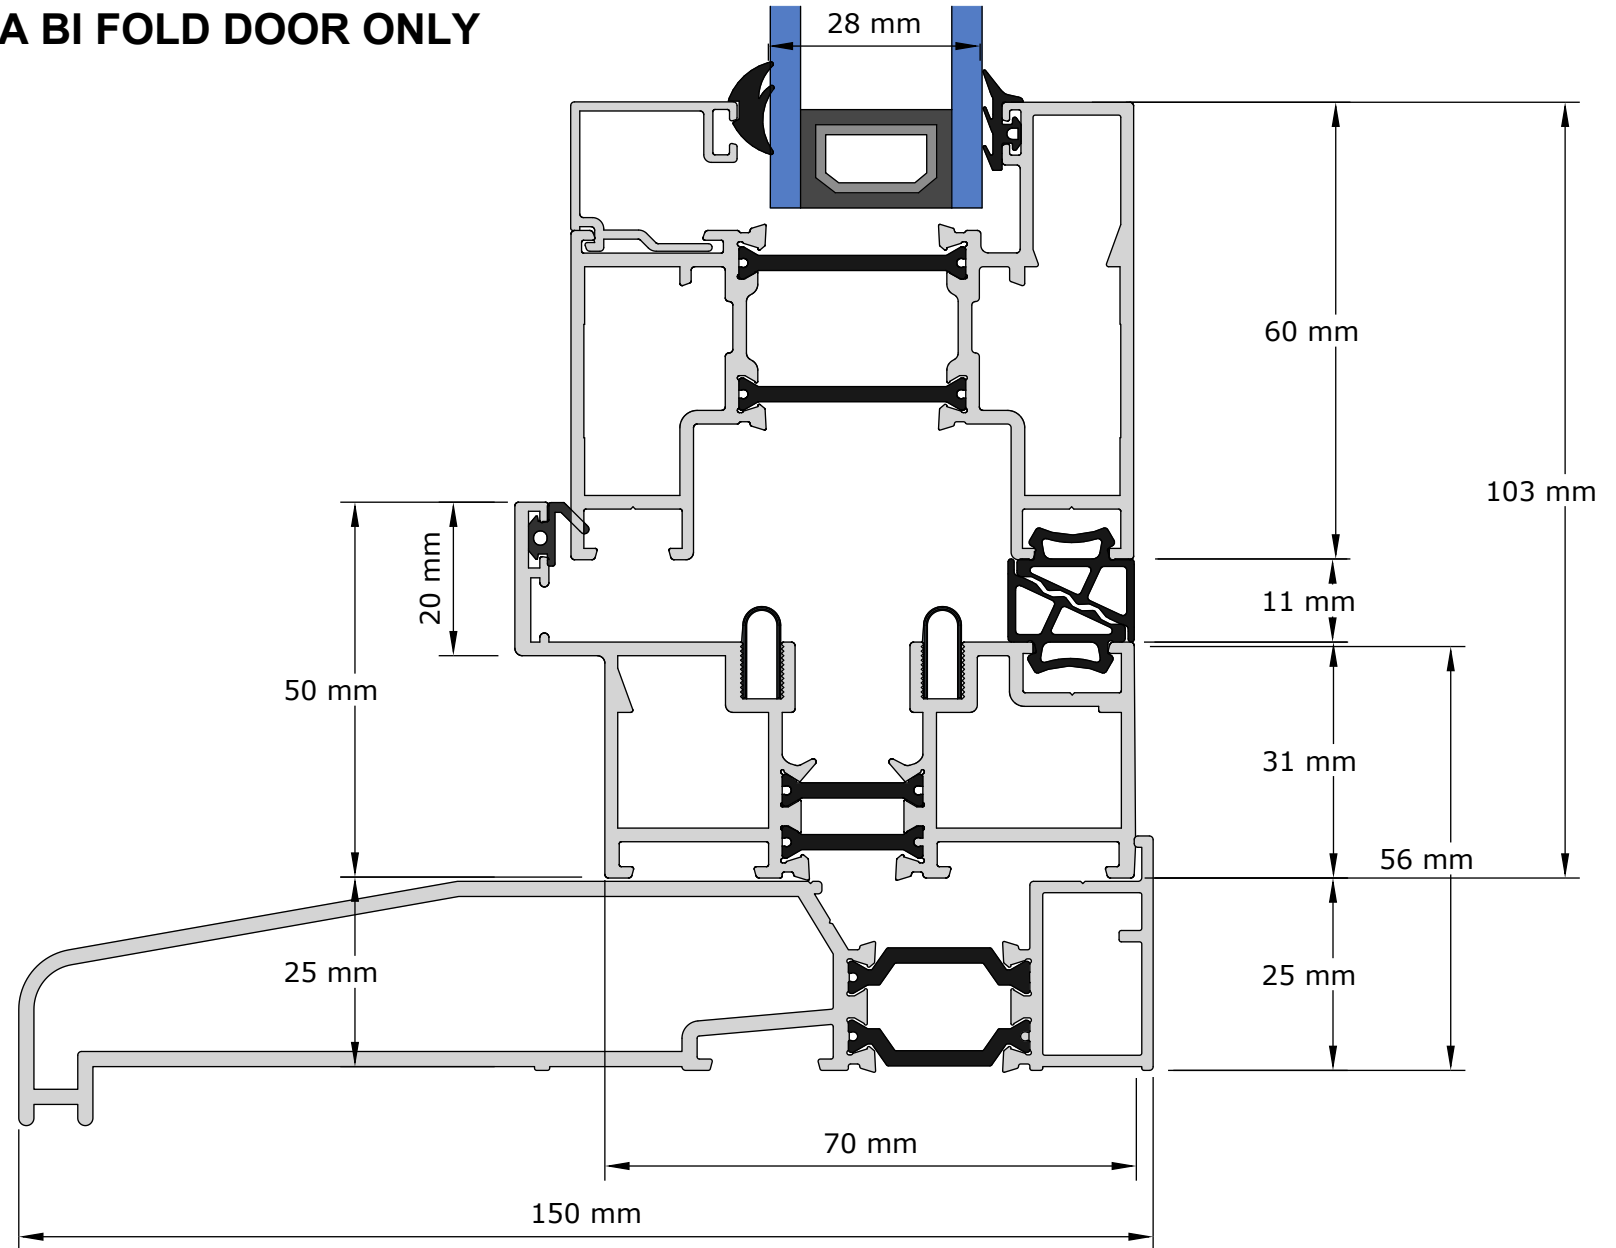

Threshold Detail: Rebated Threshold - 150mm Cill

27/04/2016

SIDE VIEW : TECTURA BI FOLD DOOR ONLY

OPEN IN

Slide and Fold Ltd, 82 Curriers Close, Canley, Coventry. CV4 8AW .

Tel:024 76 694 162

Slide and Fold